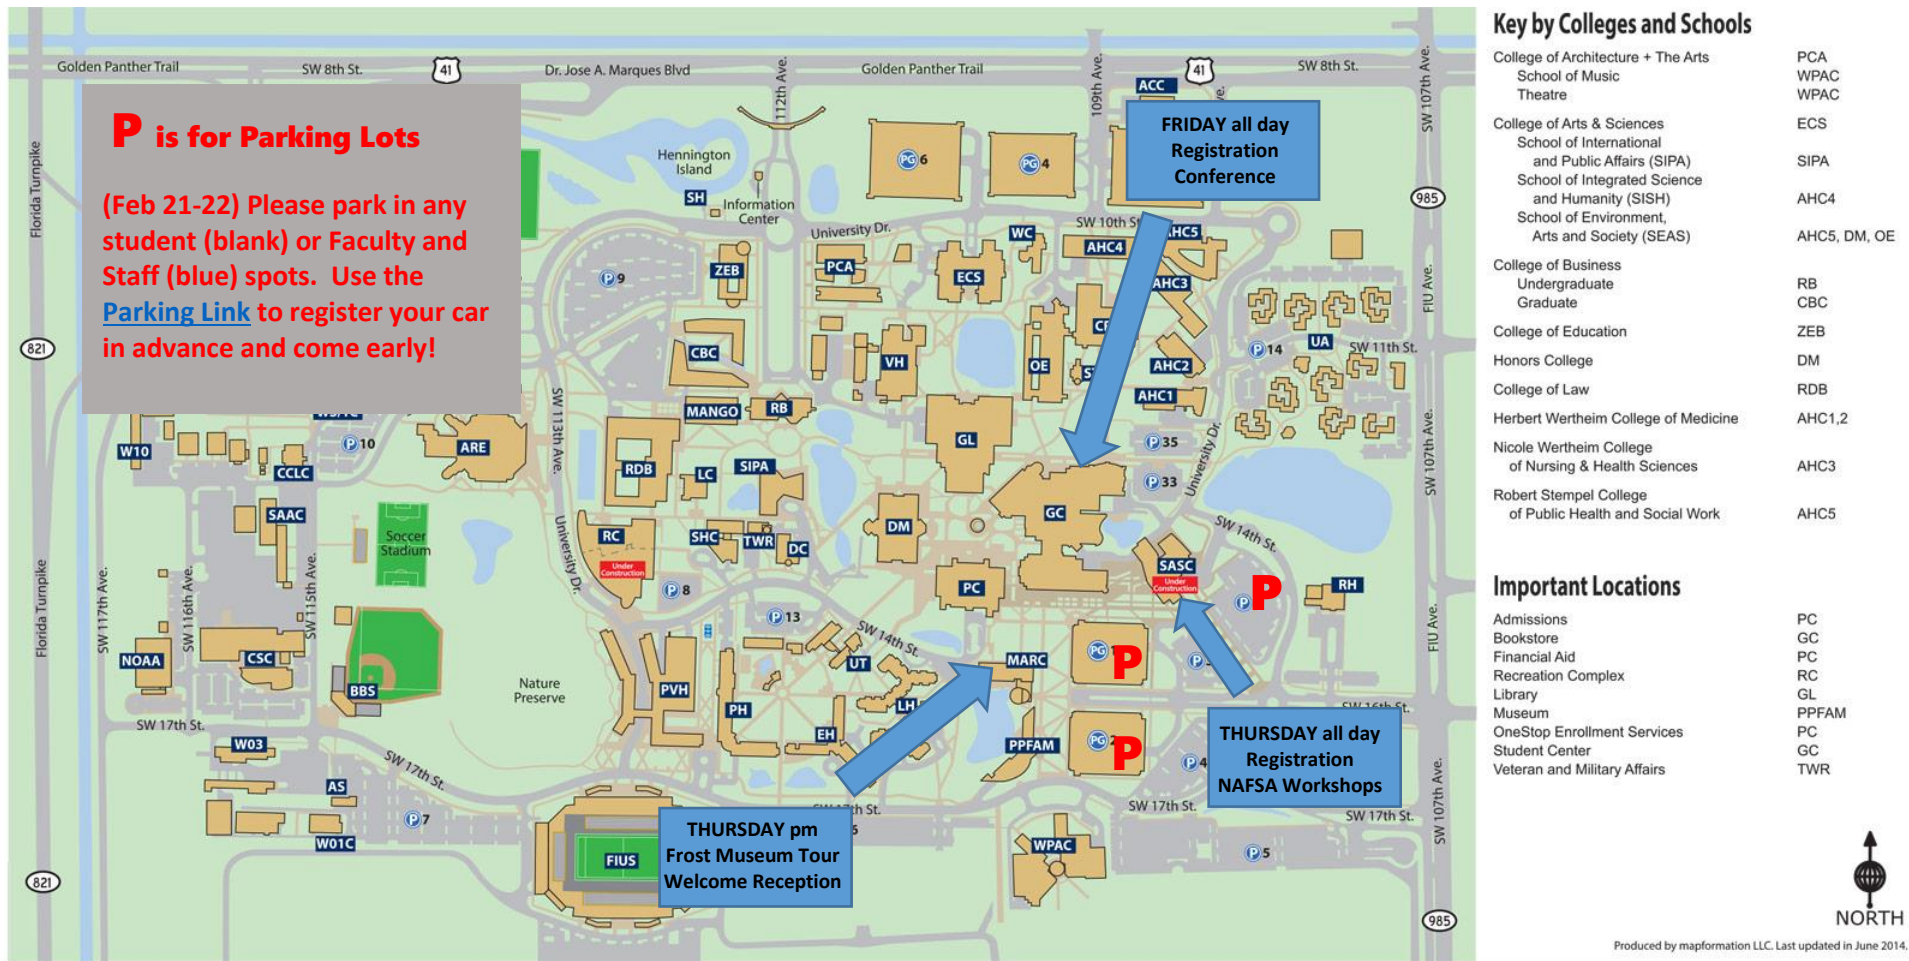

FIU MAP AND LOCATIONS FOR THURSDAY AND FRIDAY

P is for Parking Lots

(Feb 21-22) Please park in any student (blank) or Faculty and Staff (blue) spots. Use the [Parking Link](#) to register your car in advance and come early!

Important Locations

Admissions	PC
Bookstore	GC
Financial Aid	PC
Recreation Complex	RC
Library	GL
Museum	PPFAM
OneStop Enrollment Services	PC
Student Center	GC
Veteran and Military Affairs	TWR

KEY Buildings Sidewalks Roadways Grassy Areas Athletic Fields Water Parking Lots Parking Garages